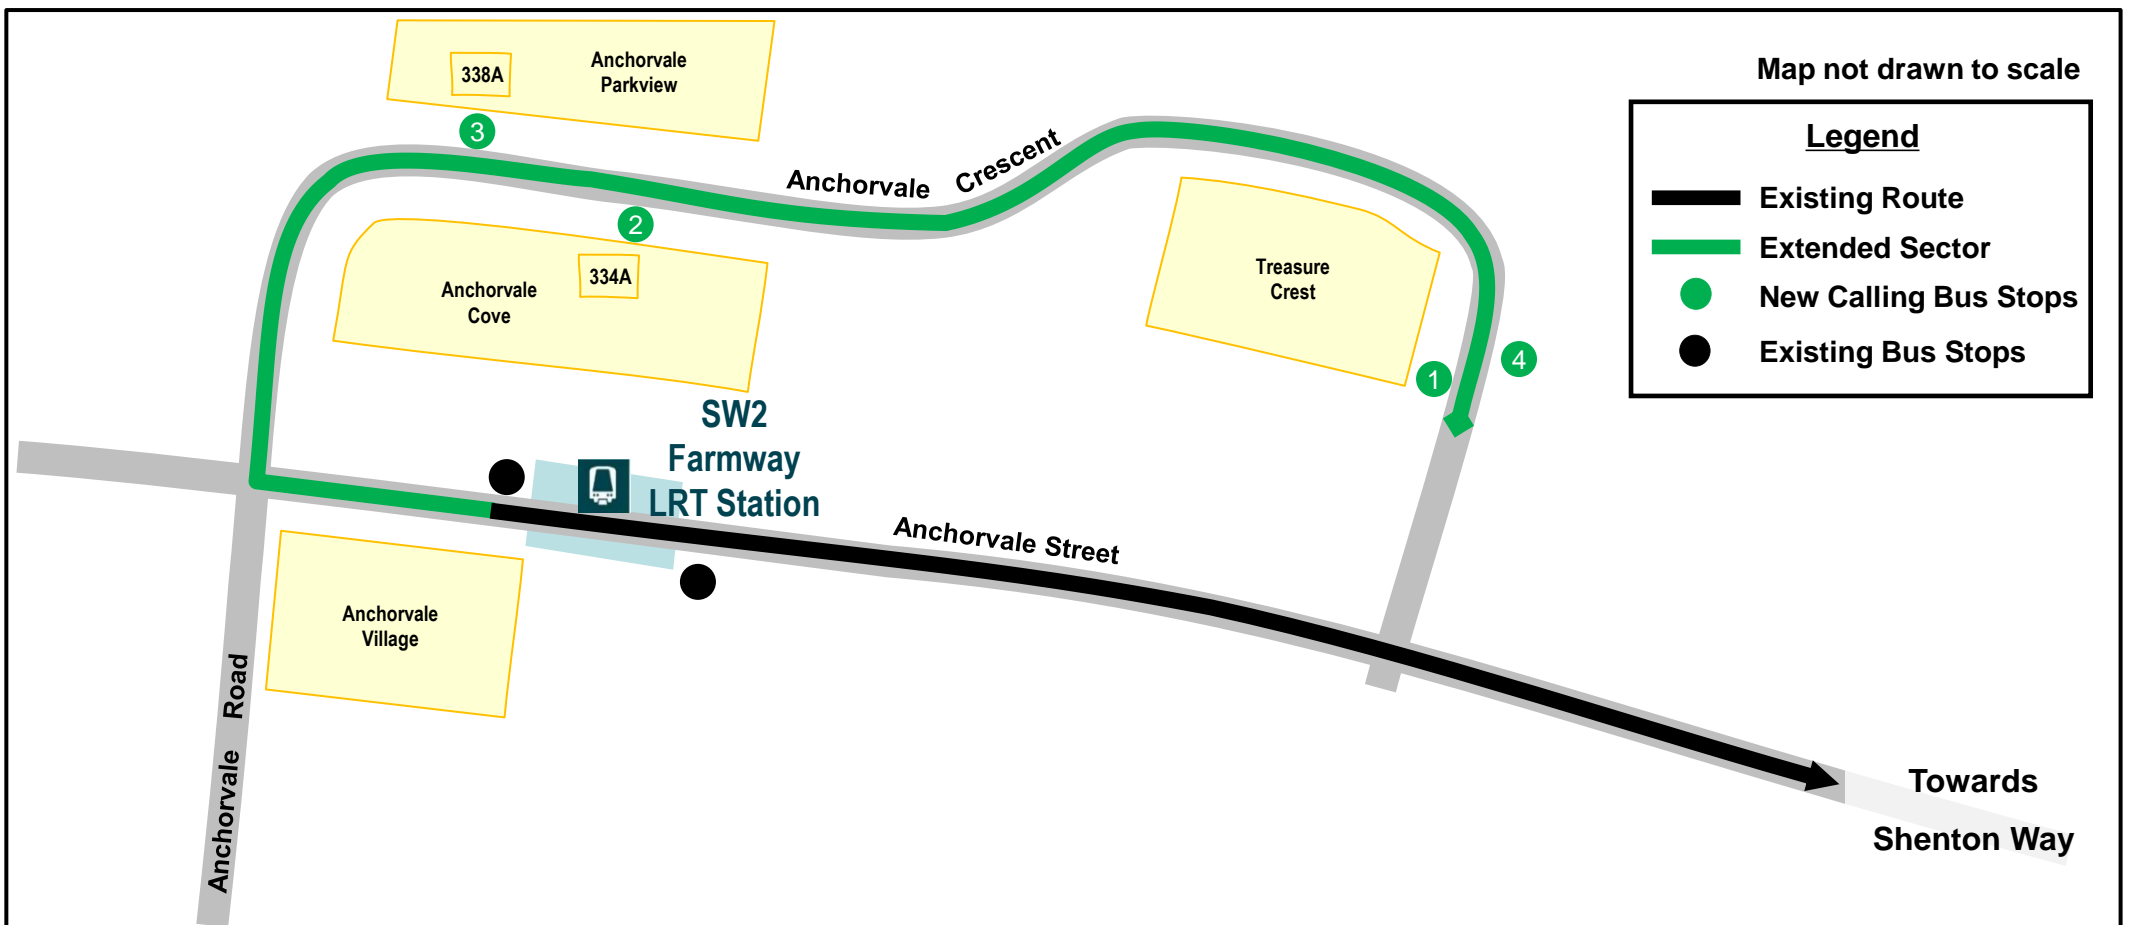

Scan to read more

- To better serve commuters' travel needs, City Direct Service 654 will be extended to serve Anchorvale Crescent. The operating hours will be extended with the addition of two trips during the morning peak period and one trip during the evening peak period.
- 为了更好地满足乘客的出行需要，市区直达服务654号巴士将延长服务路线，行驶于安谷弯。其运行时间也将延长，在早上高峰时段增加两趟班次，以及在傍晚高峰时段增加一趟班次。
- Bagi memenuhi keperluan perjalanan para penumpang dengan lebih baik, Khidmat Langsung ke Kawasan Bandar (CDS) 654 akan dilanjutkan ke Anchorvale Crescent. Waktu operasi akan dilanjutkan dengan penambahan dua perjalanan pada waktu sibuk pagi dan satu perjalanan pada waktu sibuk petang.
- பயணிகளின் தேவைகளுக்கு ஏற்ப மேம்பட்ட சேவை வழங்க, சிட்டி டைரெக்ட் பேருந்து சேவை 654, ஆங்கர்வேல் கிரசண்ட்டில் சேவை வழங்கும் வகையில் நீட்டிக்கப்படும். காலை உச்ச நேரத்தில் கூடுதலாக இரண்டு பயணங்களும், மாலை உச்ச நேரத்தில் கூடுதலாக ஒரு பயணமும் சேர்ப்பதன்வழி, பேருந்து சேவை செயல்படும் நேரம் நீட்டிக்கப்படும்.

New Calling Bus Stops

Road Name	AM Peak		PM Peak	
	Bus Stop Code	Bus Stop Description	Bus Stop Code	Bus Stop Description
Anchorvale Cres	1 ↓ 67649	Treasure Crest	4 ↑ 67641	Opp Treasure Crest
	2 ↓ 67699	Blk 334A	3 ↑ 67691	Blk 338A

Operating Hours

(Weekdays excluding Public Holidays)*

From Treasure Crest	0725, 0730, 0735, 0740, 0745, 0750, 0755, 0800
From Mapletree Anson	1810, 1820, 1830, 1840

* Timings are subject to traffic conditions

For more information, please call SBS Transit Customer Care at 1800-287 2727 (daily 7.30am - 8.00pm) or visit www.sbstransit.com.sg • 欲知更多详情, 请致电新捷运客户关怀 1800-287 2727 (每日早上7时30分至晚上8时) 或查阅我们的网站 www.sbstransit.com.sg • Untuk keterangan lanjut, sila hubungi Jagaan Pelanggan SBS Transit di talian 1800-287 2727 (setiap hari 7.30 pagi - 8 malam) atau layari www.sbstransit.com.sg • மேல் விவரங்களுக்கு, எஸ்பிஎஸ் டிரான்ஸிட் வாடிக்கையாளர் சேவை எண் 1800-287 2727 (தினமும் காலை 7.30 மணி - இரவு 8.00 மணி) அழைக்கவும் அல்லது www.sbstransit.com.sg என்ற இணையப் பக்கத்திற்குச் செல்லவும்